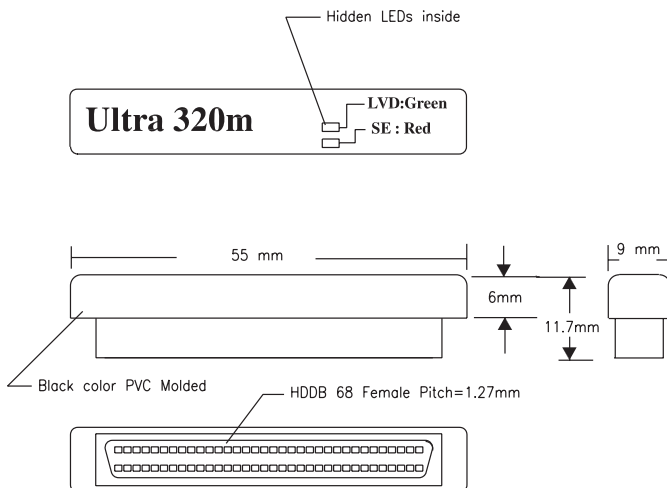

**SCSI ADAPTER
& TERMINATOR**

SCSI ADAPTER & TERMINATOR

MODEL NAME *SI50MF-AT*

MATERIAL:
CONTACT: PHOSPHOR BRONZ , GOLD PLATED
BODY: PVC MOLDED
HOUSING: PBT

MODEL NAME *SI50M-AT*

MATERIAL:
CONTACT: PHOSPHOR BRONZ , GOLD PLATED
BODY: PVC MOLDED
HOUSING: PBT

MODEL NAME *SLM68F-LSL320RH*

MATERIAL:
CONTACT: PHOSPHOR BRONZ , GOLD PLATED
BODY: PVC MOLDED

NOTE: SOME SIZES, STYLES AND OPTIONS ARE NON-STANDARD, NON-CANCELLABLE AND NON-RETURNABLE.