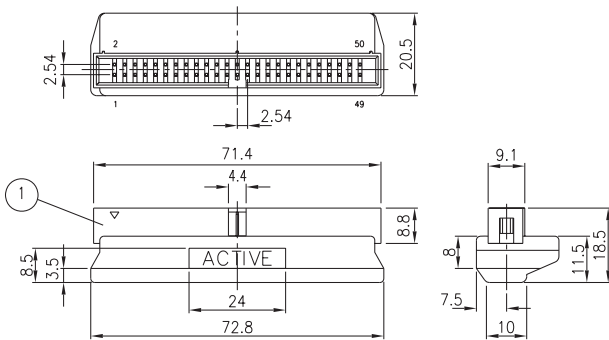

**SCSI ADAPTER
& TERMINATOR**

SCSI ADAPTER & TERMINATOR

MODEL NAME *SI50MF-AT*

MATERIAL:
CONTACT: PHOSPHOR BRONZ , GOLD PLATED
BODY: PVC MOLDED
HOUSING: PBT

MODEL NAME *SI50M-AT*

MATERIAL:
CONTACT: PHOSPHOR BRONZ , GOLD PLATED
BODY: PVC MOLDED
HOUSING: PBT

MODEL NAME *SLM68F-LSL320RH*

MATERIAL:
CONTACT: PHOSPHOR BRONZ , GOLD PLATED
BODY: PVC MOLDED

NOTE: SOME SIZES, STYLES AND OPTIONS ARE NON-STANDARD, NON-CANCELLABLE AND NON-RETURNABLE.