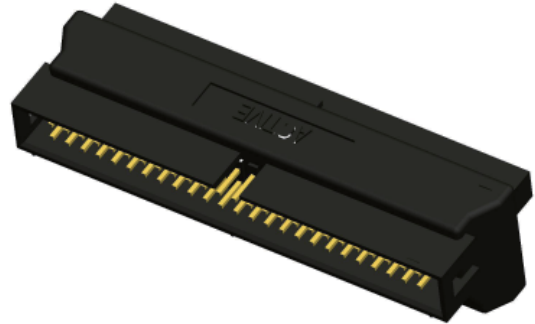

**SCSI ADAPTER
& TERMINATOR**

SCSI ADAPTER & TERMINATOR

MODEL NAME *SI50MF-AT*

MATERIAL:
CONTACT: PHOSPHOR BRONZ , GOLD PLATED
BODY: PVC MOLDED
HOUSING: PBT

MODEL NAME *SI50M-AT*

MATERIAL:
CONTACT: PHOSPHOR BRONZ , GOLD PLATED
BODY: PVC MOLDED
HOUSING: PBT

MODEL NAME *SLM68F-LSL320RH*

MATERIAL:
CONTACT: PHOSPHOR BRONZ , GOLD PLATED
BODY: PVC MOLDED

NOTE: SOME SIZES, STYLES AND OPTIONS ARE NON-STANDARD, NON-CANCELLABLE AND NON-RETURNABLE.