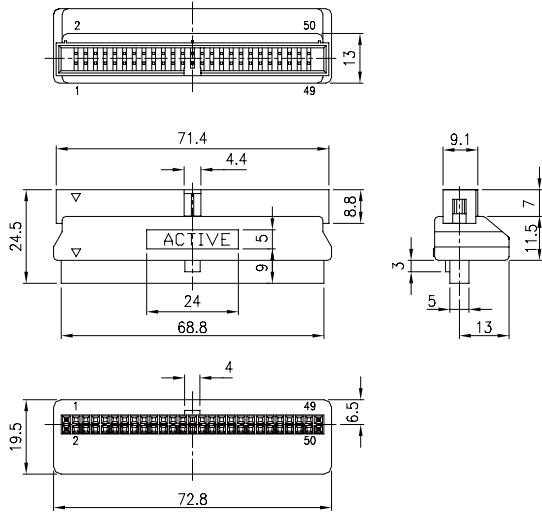

**SCSI ADAPTER
& TERMINATOR**

SCSI ADAPTER & TERMINATOR

MODEL NAME *SI50MF-AT*

MATERIAL:
CONTACT: PHOSPHOR BRONZ , GOLD PLATED
BODY: PVC MOLDED
HOUSING: PBT

MODEL NAME *SI50M-AT*

MATERIAL:
CONTACT: PHOSPHOR BRONZ , GOLD PLATED
BODY: PVC MOLDED
HOUSING: PBT

MODEL NAME *SLM68F-LSL320RH*

MATERIAL:
CONTACT: PHOSPHOR BRONZ , GOLD PLATED
BODY: PVC MOLDED

NOTE: SOME SIZES, STYLES AND OPTIONS ARE NON-STANDARD, NON-CANCELLABLE AND NON-RETURNABLE.