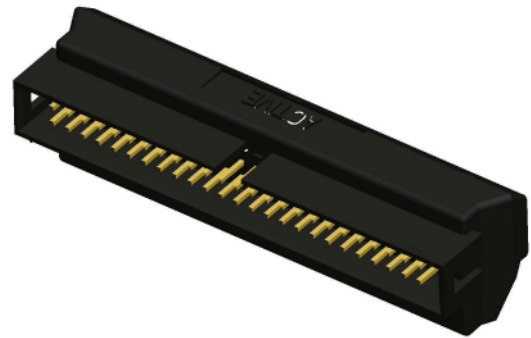

**SCSI ADAPTER
& TERMINATOR**

SCSI ADAPTER & TERMINATOR

MODEL NAME *SI50MF-AT*

MATERIAL:
CONTACT: PHOSPHOR BRONZ , GOLD PLATED
BODY: PVC MOLDED
HOUSING: PBT

MODEL NAME *SI50M-AT*

MATERIAL:
CONTACT: PHOSPHOR BRONZ , GOLD PLATED
BODY: PVC MOLDED
HOUSING: PBT

MODEL NAME *SLM68F-LSL320RH*

MATERIAL:
CONTACT: PHOSPHOR BRONZ , GOLD PLATED
BODY: PVC MOLDED

NOTE: SOME SIZES, STYLES AND OPTIONS ARE NON-STANDARD, NON-CANCELLABLE AND NON-RETURNABLE.